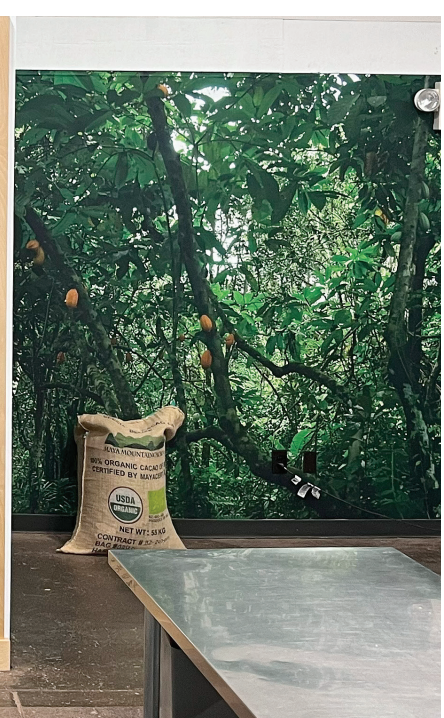

Above: MVP Painting's Office Mural (hand-drawn by the owner of MVP)  
Custom Office Wall Graphics

Right: 2022 Xyngfest  
Conference Wall Graphics

Above & Left  
Christopher Elbow Chocolatier  
"The History of Chocolate" Wall  
Customer Showroom Wall Graphics